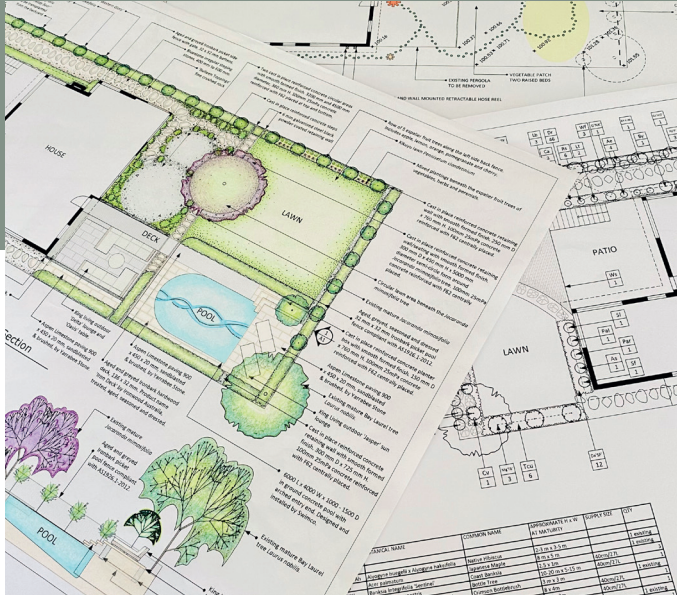

Phone
03 9894 7525

Website
swimco.com.au

Email
sales@swimco.com.au

Landscape Design

"Your garden is your sanctuary"

SWIMCO
Pools Spas & Complete outdoor lifestyle solutions

Option 5
Master Plan with complete Landscape Documentation set POA

A complete Landscape Documentation set includes the following scaled SketchUp Layout drawings:

1. Base Plan (Provided by Client – Conducted by a qualified surveyor. Can be arranged for client at additional cost)
2. Site Analysis – Full site inventory, detailing light/shade, wind, soil, water, views.
3. Master Plan – includes all specifications and materials.
4. Planting Plan – includes location, species and number of all plants.
5. Documentation Plan – Includes all grading, levels, steps, drainage, and construction details.

Our Services

Option 1
Site visit or online consult \$150

Option 2 D
landscape concept design - not to scale \$345

Option 3
3D landscape concept design - not to scale \$395

Option 4
Planting plan with species and position of all plants \$495